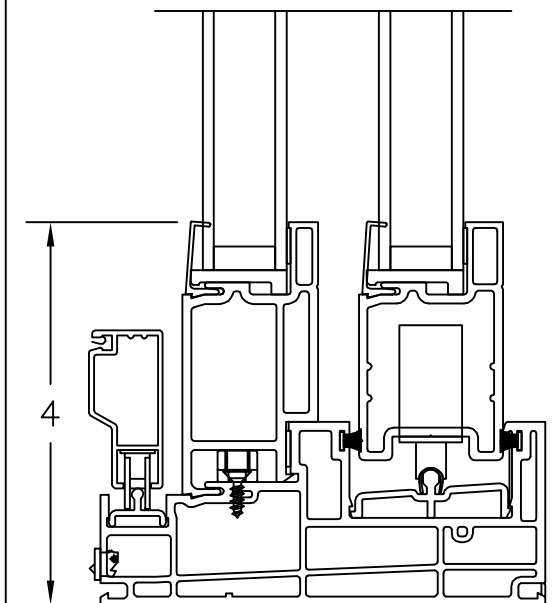

2

1

3

4

5

2

4

3

5

1

THERMO-TECH
 VINYL WINDOWS AND DOORS
 SLIMLINE DOOR SECTIONS
 SCALE: 6"=1'-0"