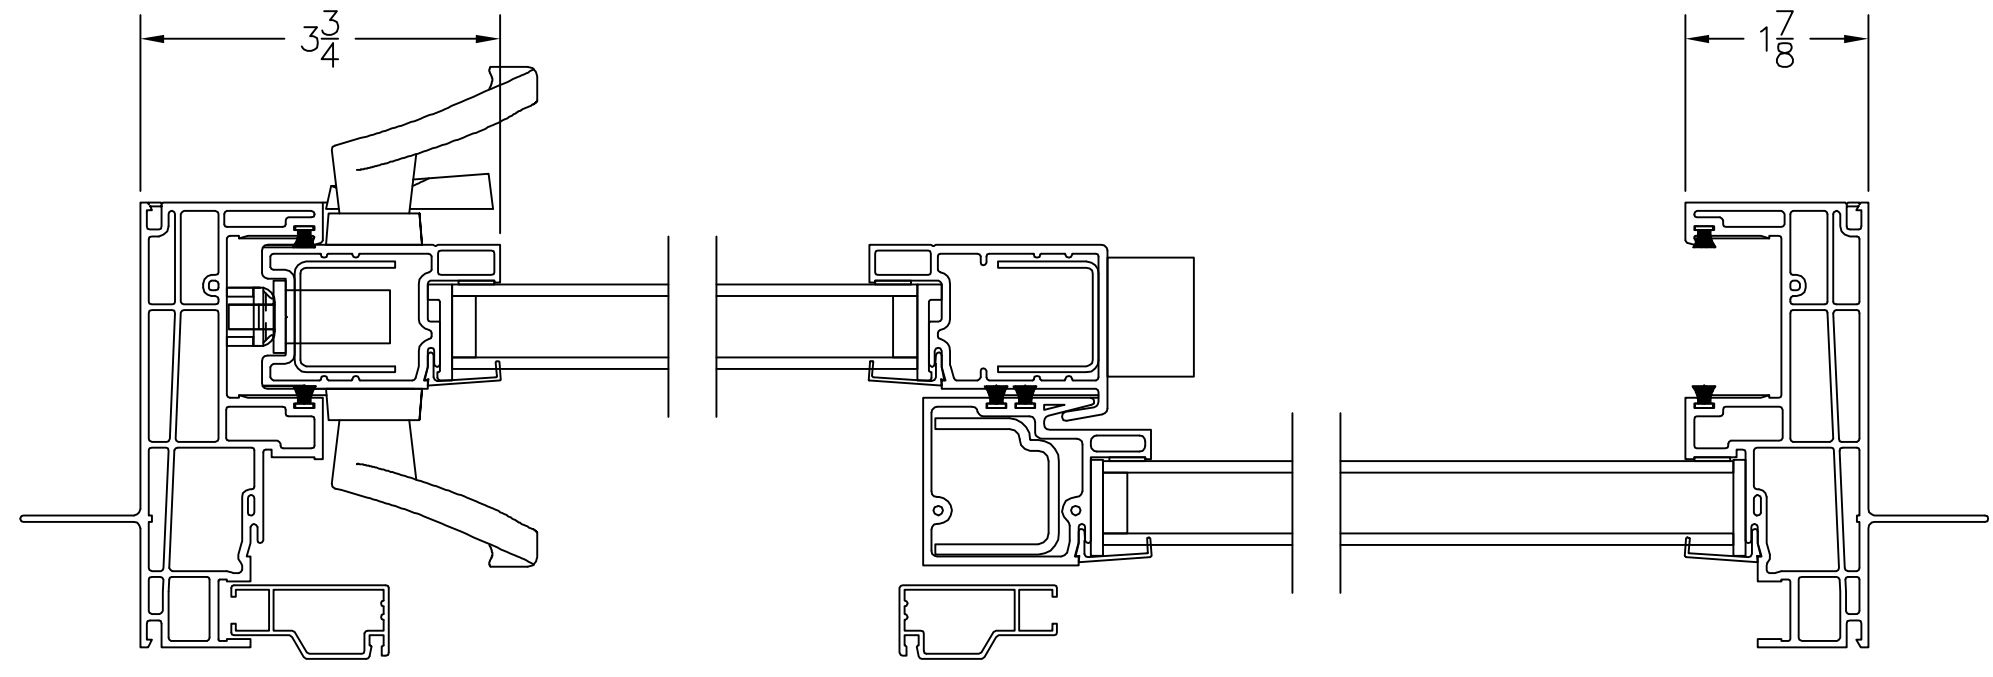

2

1

3

4

5

2

4

3

5

1

THERMO-TECH
 VINYL WINDOWS AND DOORS
 SLIMLINE DOOR SECTIONS
 SCALE: 6"=1'-0"