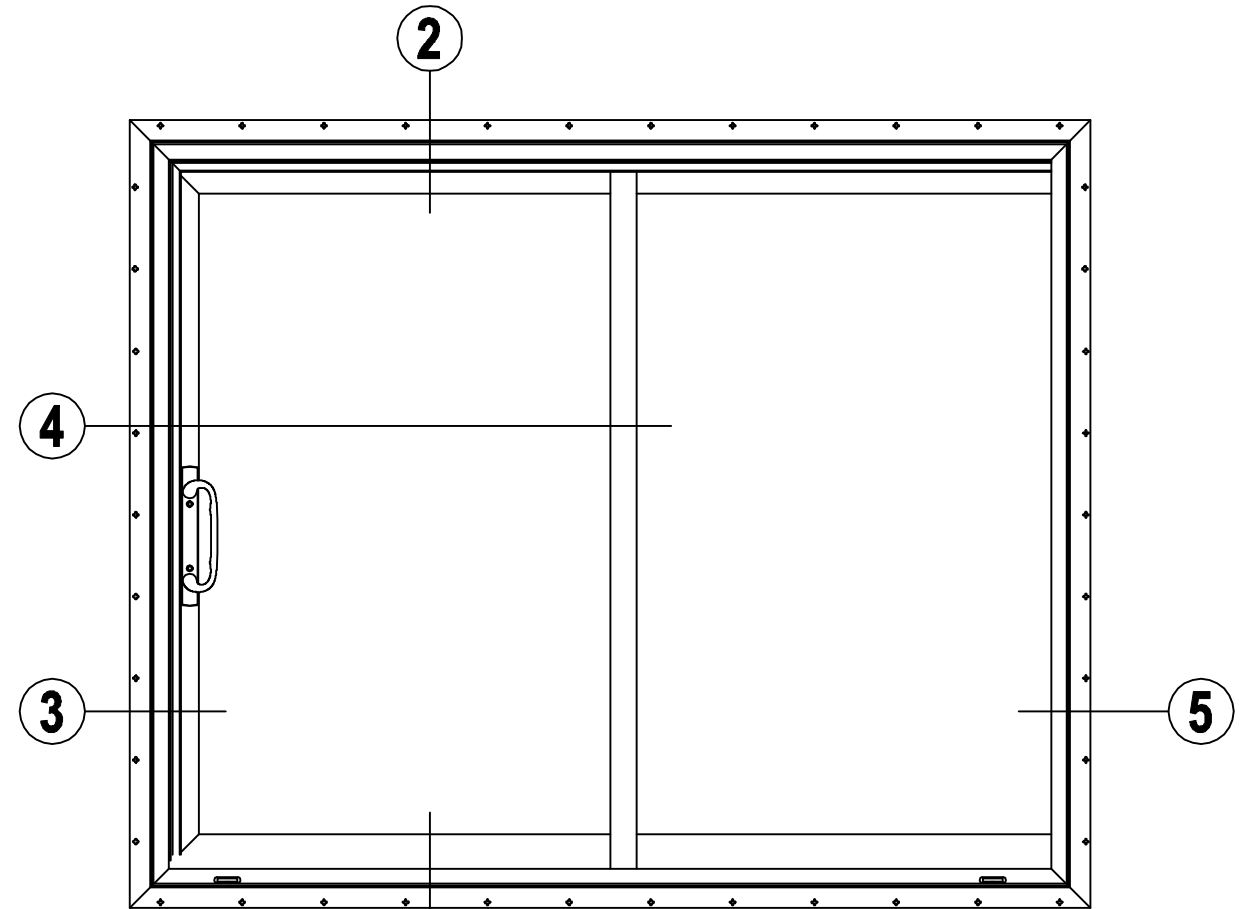

2

1

3

4

5

2

4

3

5

1

THERMO-TECH
 VINYL WINDOWS AND DOORS
 SLIMLINE DOOR SECTIONS
 SCALE: 6"=1'-0"