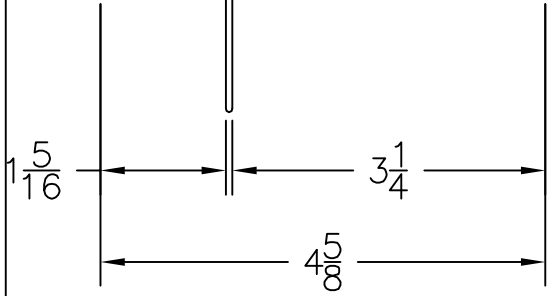

2

1

3

4

5

2

4

3

5

1

THERMO-TECH
 VINYL WINDOWS AND DOORS
 SLIMLINE DOOR SECTIONS
 SCALE: 6"=1'-0"