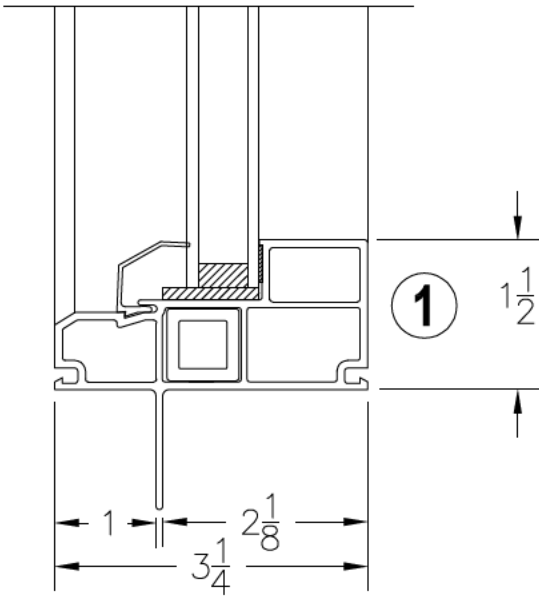

2

1

3

2

3

4

1

4

THERMO-TECH
 VINYL WINDOWS AND DOORS
 DIRECT SET SECTIONS
 SCALE: 6"=1'-0"