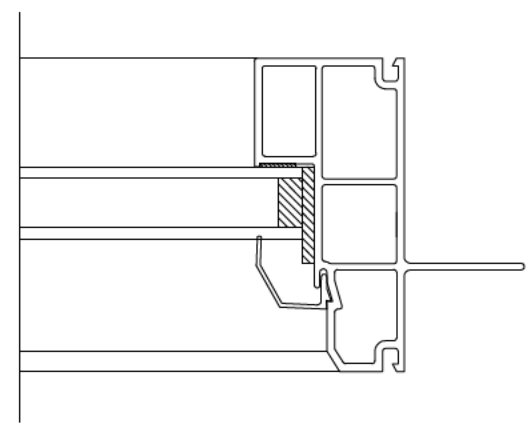

2

1

3

2

3

4

1

4

THERMO-TECH
 VINYL WINDOWS AND DOORS
 DIRECT SET SECTIONS
 SCALE: 6"=1'-0"