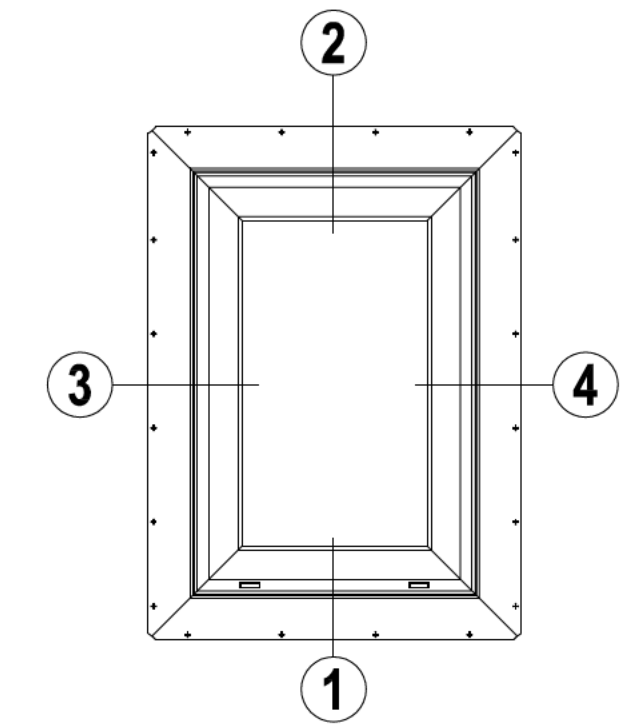

2

1

3

2

3

4

1

4

THERMO-TECH
 VINYL WINDOWS AND DOORS
 DIRECT SET SECTIONS
 SCALE: 6"=1'-0"