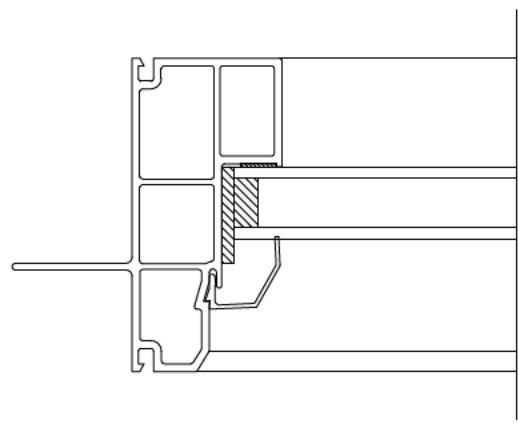

2

1

3

2

3

4

1

4

THERMO-TECH
 VINYL WINDOWS AND DOORS
 DIRECT SET SECTIONS
 SCALE: 6"=1'-0"