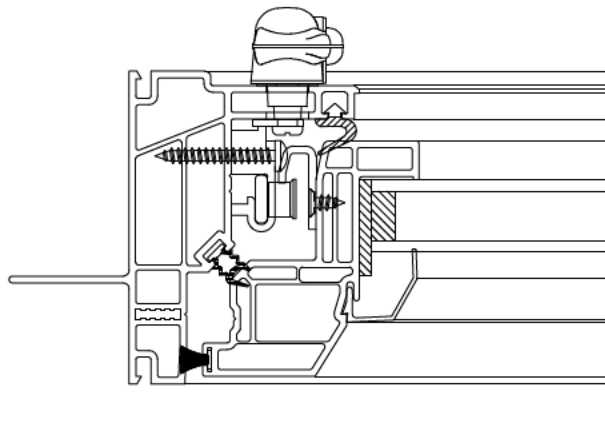

2

3

4

1

3

1 2 1/8
 3 1/4

3

2

4

1

THERMO-TECH
 VINYL WINDOWS AND DOORS
 AWNING SECTIONS
 SCALE: 6"=1'-0"