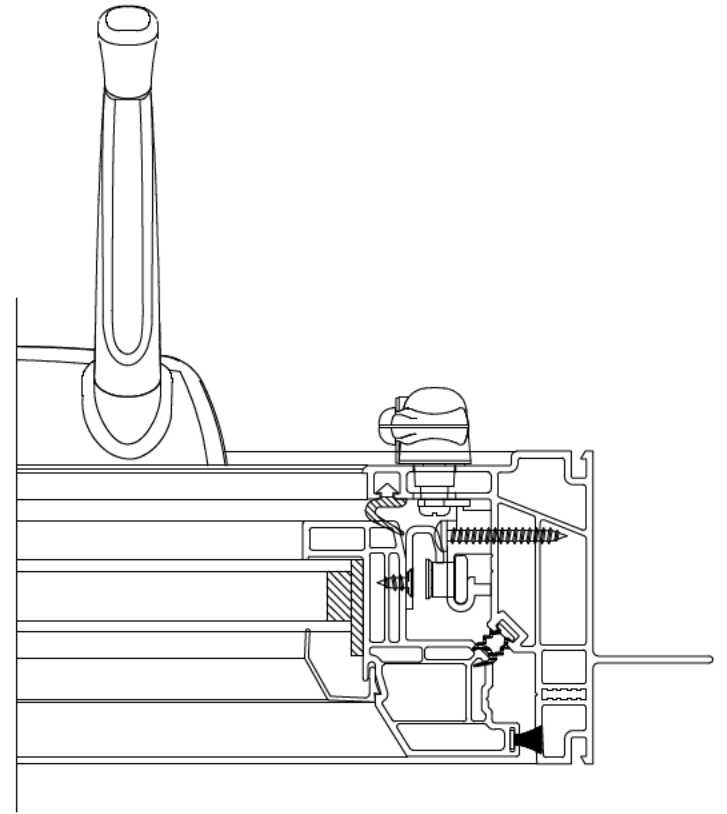

2

3

4

1

3

1 2 1/8
 3 1/4

3

2

4

1

THERMO-TECH
 VINYL WINDOWS AND DOORS
 AWNING SECTIONS
 SCALE: 6"=1'-0"