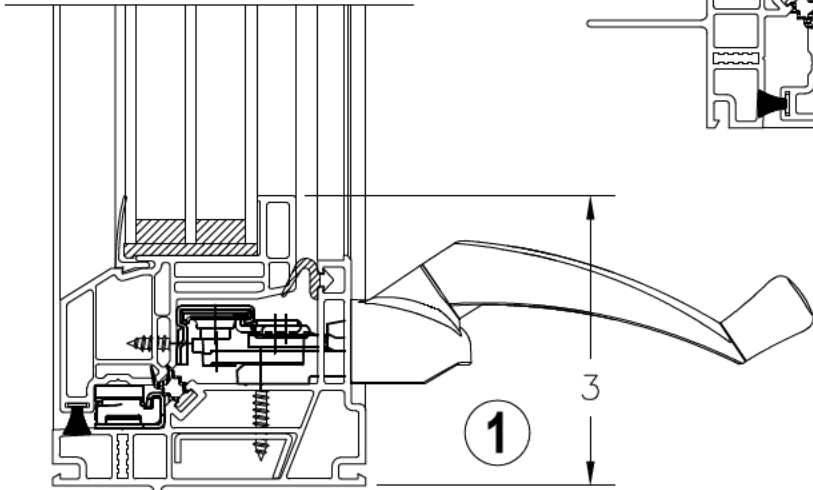

2

3

4

1

THERMO-TECH
 VINYL WINDOWS AND DOORS
 AWNING SECTIONS
 SCALE: 6"=1'-0"