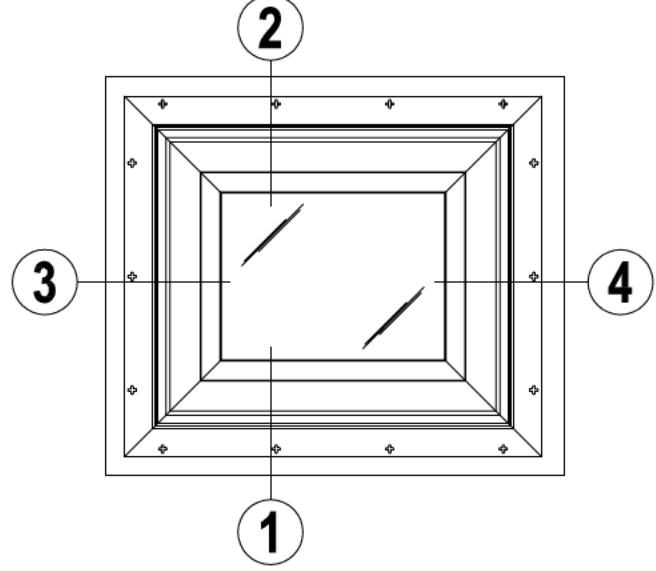

2

3

4

1

THERMO-TECH
 VINYL WINDOWS AND DOORS
 AWNING SECTIONS
 SCALE: 6"=1'-0"