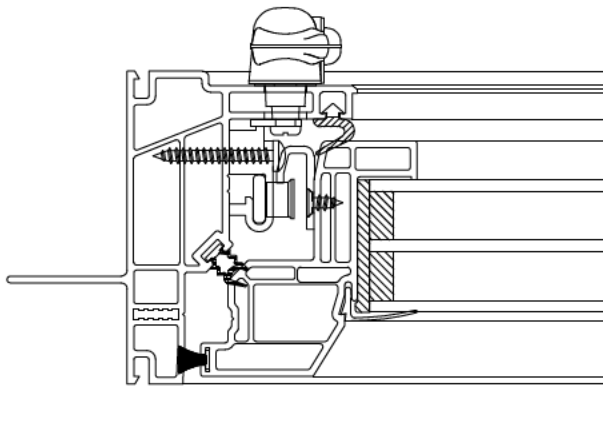

2

3

4

1

THERMO-TECH
 VINYL WINDOWS AND DOORS
 AWNING SECTIONS
 SCALE: 6"=1'-0"