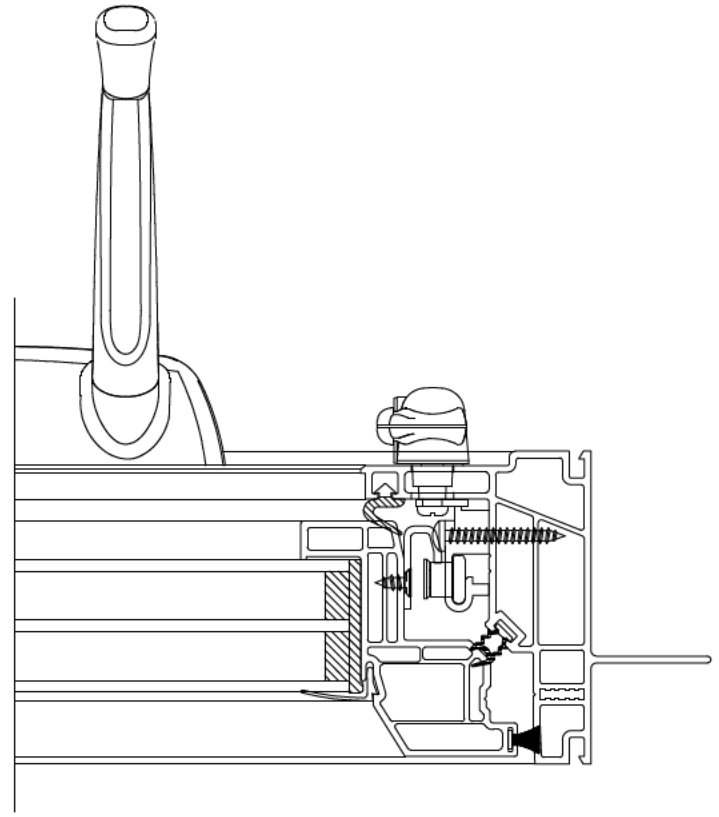

2

3

4

1

THERMO-TECH
 VINYL WINDOWS AND DOORS
 AWNING SECTIONS
 SCALE: 6"=1'-0"